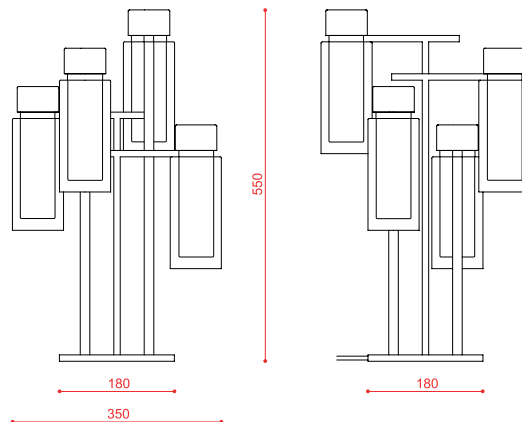

code	source	lumens	dimmability	finishes	cable (cm)	dimensions (cm)	recommended bulb
560.34	4 x E14 220/240V	/	/	C2 + C41 + clear	150	H 55 x Ø 35	8W 500 lm
560.34	4 x E14 220/240V	/	/	C2 + C48 + smoke	150	H 55 x Ø 35	8W 500 lm
560.34d	4 x E14 220/240V	/	according to bulb	C2 + C41 + clear	150	H 55 x Ø 35	8W 500 lm
560.34d	4 x E14 220/240V	/	according to bulb	C2 + C48 + smoke	150	H 55 x Ø 35	8W 500 lm

C2 Matte black + C41 Brushed brass + Clear glass
C2 Matte black + C48 Black chrome + Smoke glass