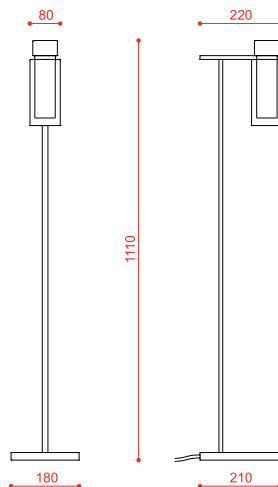

code	source	lumens	dimmability	finishes	cable (cm)	dimensions (cm)	recommended bulb
560.61	1 x E14 220/240V	/	/	C2 + C41 + clear	300	H 110 x L 22	8W 500 lm
560.61	1 x E14 220/240V	/	/	C2 + C48 + smoke	300	H 110 x L 22	8W 500 lm

C2 Matte black + C41 Brushed brass + Clear glass
C2 Matte black + C48 Black chrome + Smoke glass