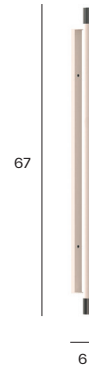

THULA

562.46 Wall/Ceiling

Design: Federica Biasi

Description: Wall lamps based on a simple and architectural central element. Consists of a linear dimmable LED; in the simple wall version it can be oriented, thus giving direct or indirect light.

Materials: aluminum, metal

Mounting: Cable: 2 x 0,75 mm². Base: 58 x 2 cm included with bracket. Adjustable direct light: 350°. Remote driver dimensions: H 2 x L 16 x W 4,5 cm.

Nt. Wt.: 1 kg

Class: Degree of protection IP40, insulation class 3.

Note: Cable + plug version available (+ €50)
Remote driver included
Available remote driver for 110/120V
DALI version on request

CE IP40